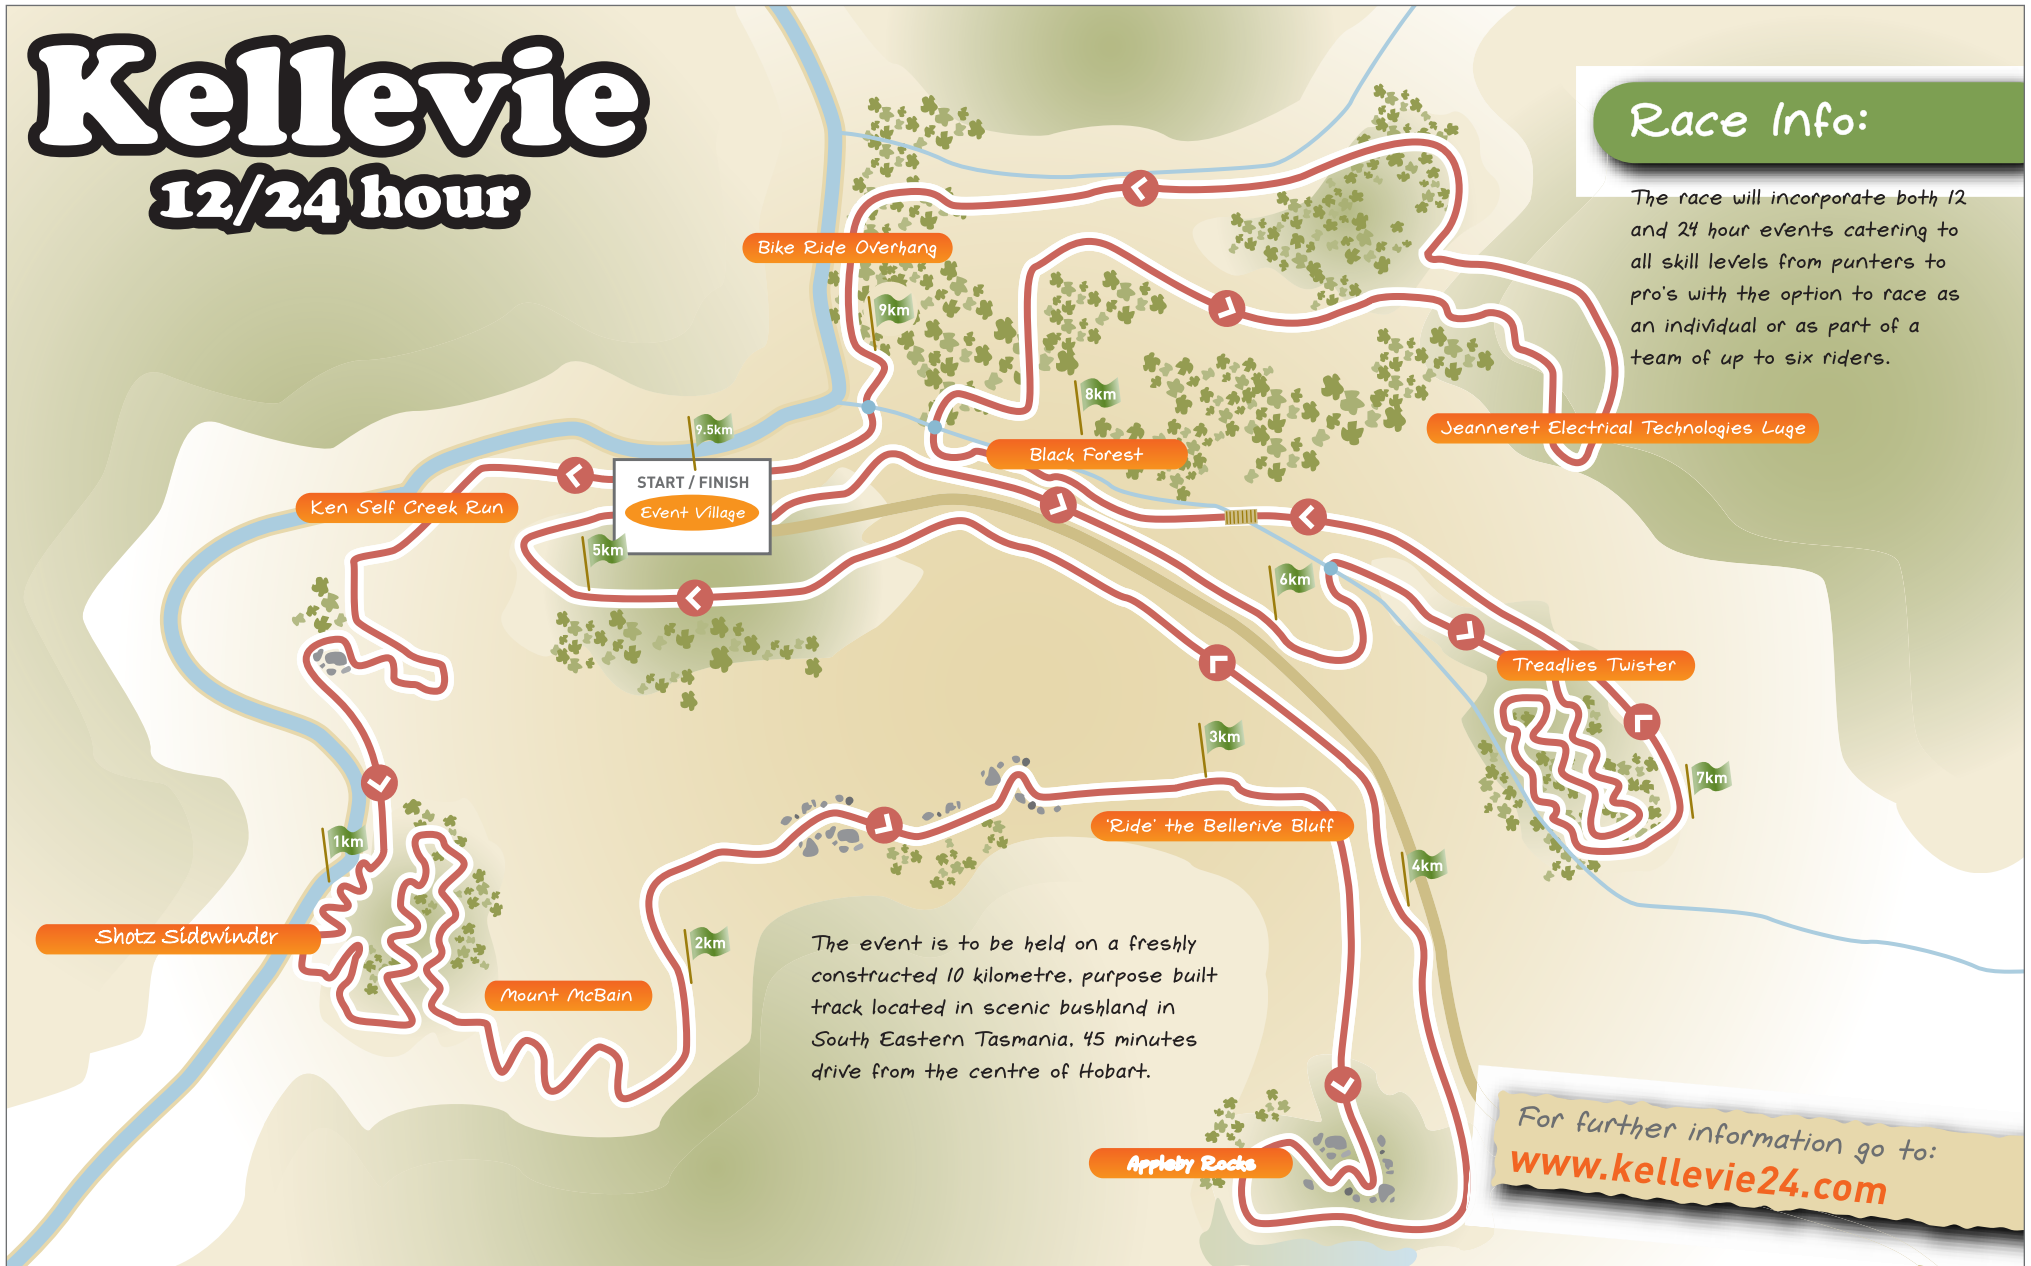

Kellevie

12/24 hour

Race Info:

The race will incorporate both 12 and 24 hour events catering to all skill levels from punters to pro's with the option to race as an individual or as part of a team of up to six riders.

The event is to be held on a freshly constructed 10 kilometre, purpose built track located in scenic bushland in South Eastern Tasmania, 45 minutes drive from the centre of Hobart.

For further information go to:
www.kellevie24.com

Event Sponsors: